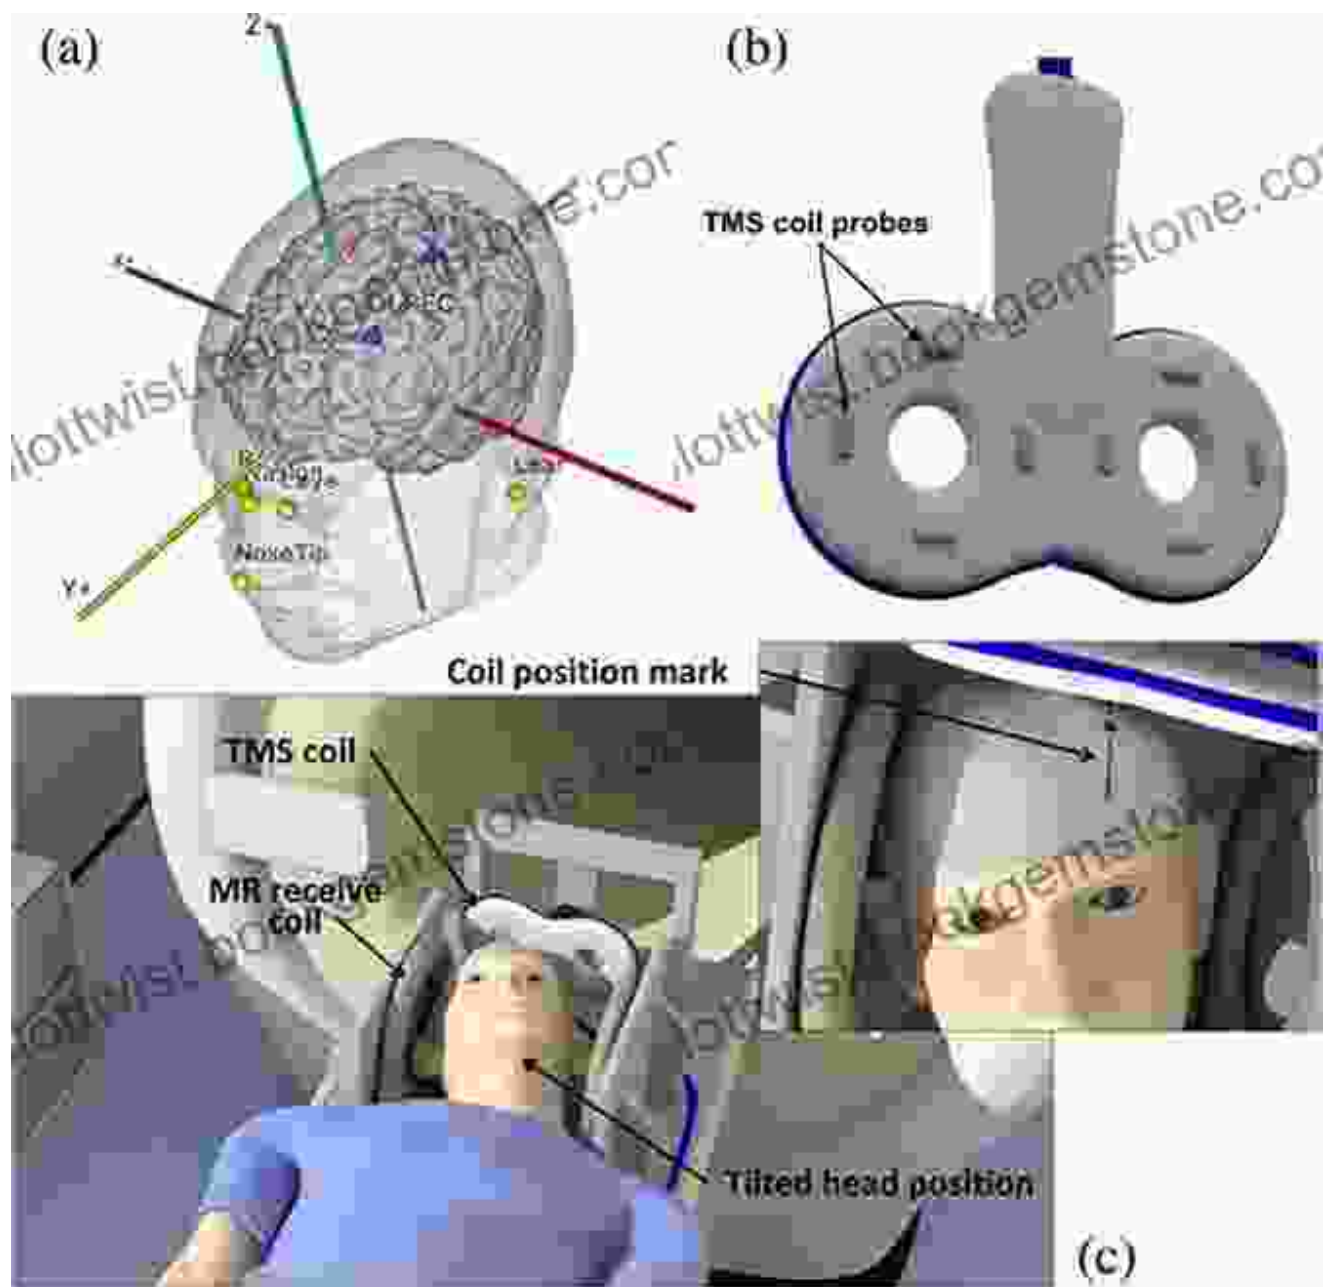

The Rorschach Explorer Missions, spearheaded by Magwave, are a series of daring expeditions into the uncharted frontiers of the human mind. Through the utilization of advanced neuroimaging and machine learning algorithms, Magwave seeks to map, understand, and enhance the intricate tapestry of human thought and emotion.

The Rorschach Explorer:

At the heart of the Rorschach Explorer Missions lies a cutting-edge device known as the Rorschach Explorer, designed to decode the cryptic language of the human subconscious.

The Explorer combines transcranial magnetic stimulation (TMS) with functional magnetic resonance imaging (fMRI), enabling researchers to gently stimulate specific brain regions while simultaneously monitoring the resulting neural responses. This pioneering technology allows for the targeted exploration and visualization of the subconscious, offering unparalleled insights into the mind's hidden workings.

The test presents a series of ambiguous inkblots to participants who are asked to describe what they perceive. By analyzing the patterns and content of the responses, psychologists gain insights into an individual's personality, emotions, and cognitive processes.

The Rorschach Explorer extends the power of the Rorschach test by using advanced technology to objectively measure and map the neural activity underlying these subjective interpretations. Researchers can now explore the neural substrates of human perception, imagination, and the construction of meaning.